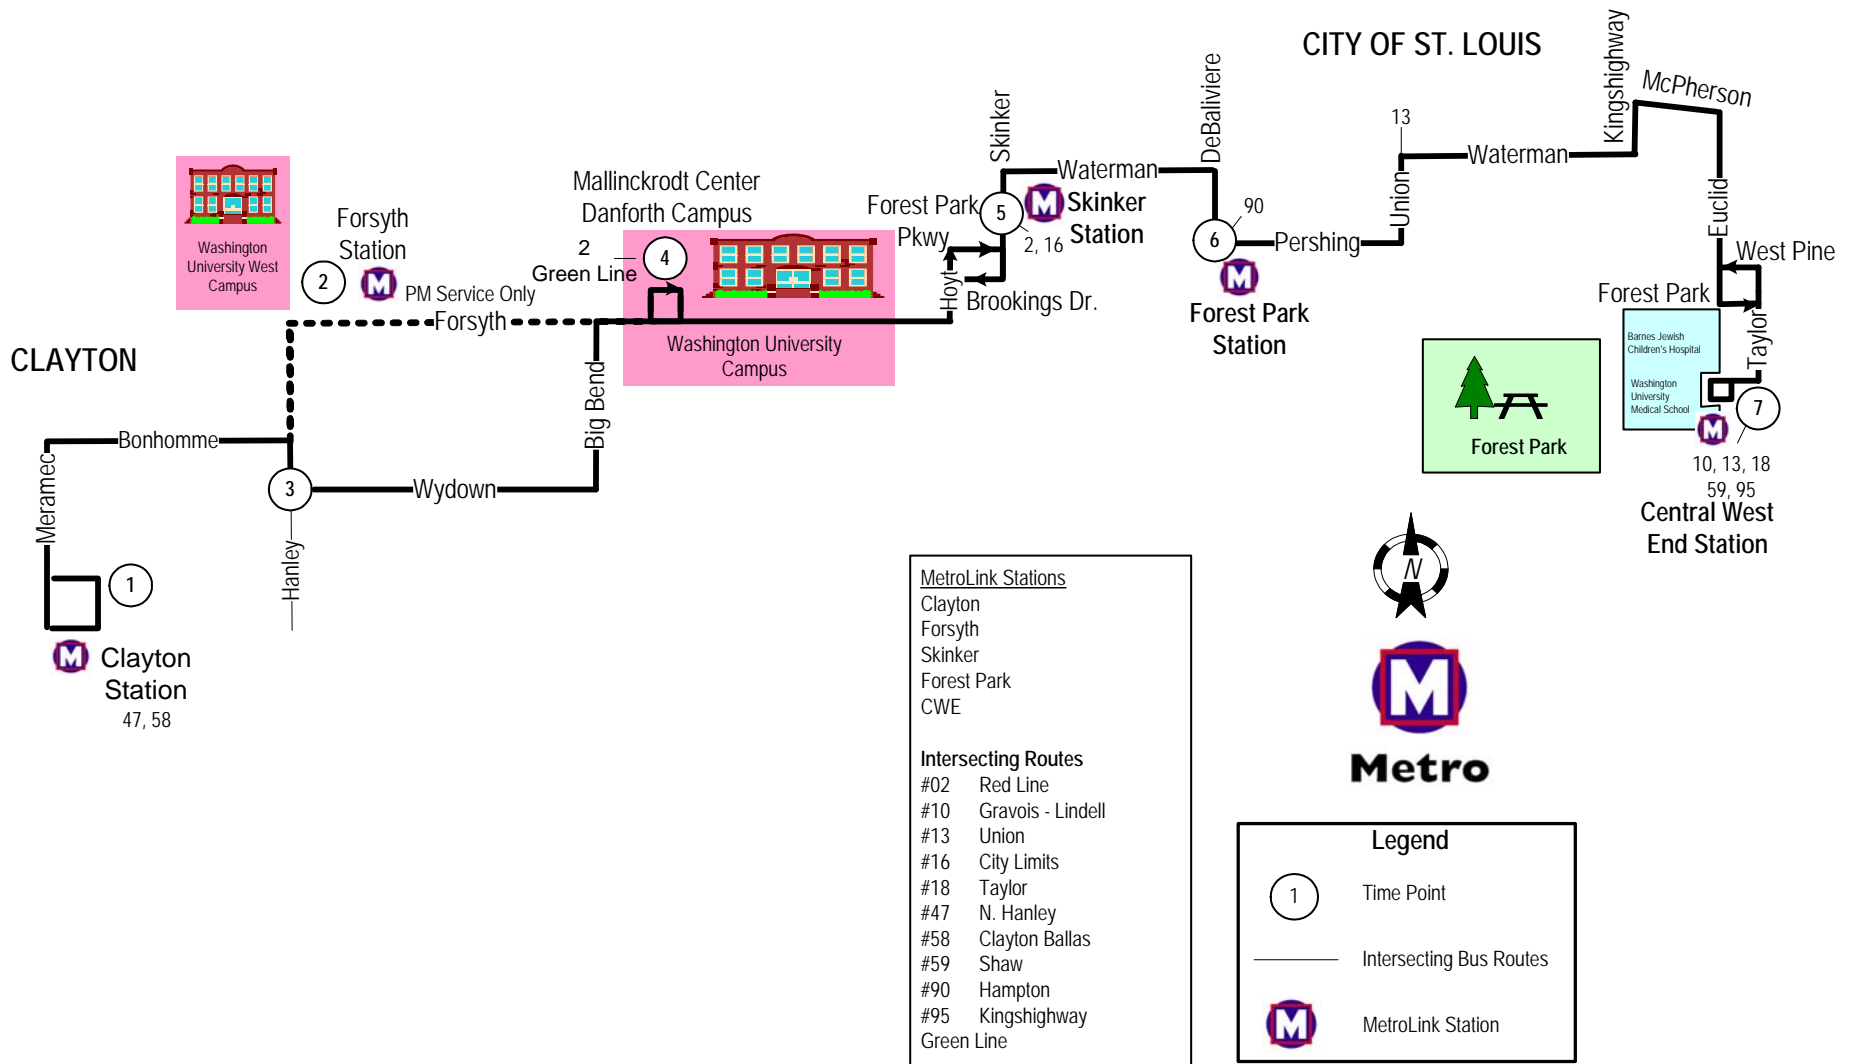

#01 Gold Line

Effective Date: March 30, 2009

- MetroLink Stations**
 Clayton
 Forsyth
 Skinker
 Forest Park
 CWE
- Intersecting Routes**
 #02 Red Line
 #10 Gravois - Lindell
 #13 Union
 #16 City Limits
 #18 Taylor
 #47 N. Hanley
 #58 Clayton Ballas
 #59 Shaw
 #90 Hampton
 #95 Kingshighway
 Green Line

Legend

-  Time Point
-  Intersecting Bus Routes
-  MetroLink Station